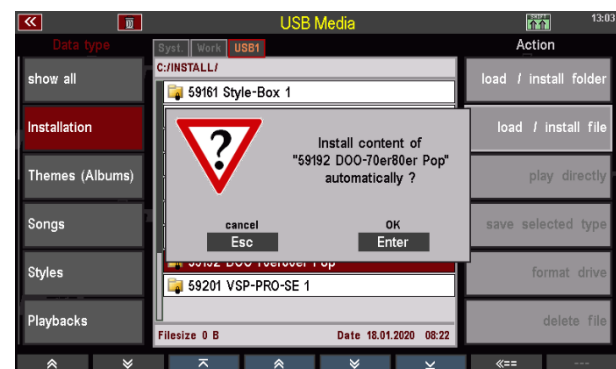

- The display asks if you really want to install the data. Confirm with **[Enter]**.
- The data will now be loaded. Afterwards you can leave the USB menu again (press **ESC** or **USB key**).
- Now first the Styles and then the SONG Bank are loaded (see display). After that the installation is finished. The data of the package can be used.