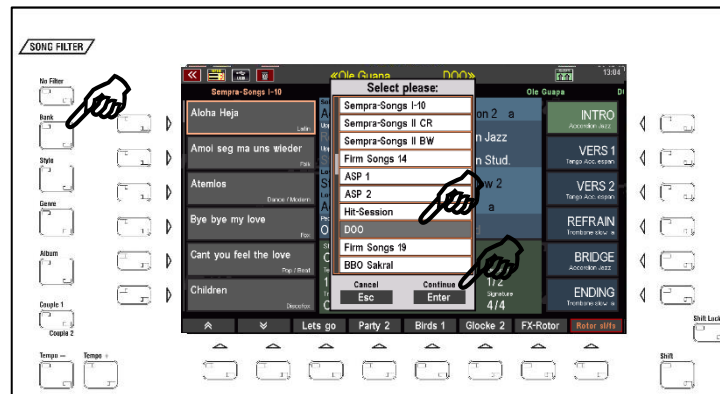

Where can I find the data?

The "70's/80's Pop" SONGS with the sample presets can be found in the **Firm SONG Bank 18 "doo"** (internal SONG Bank No. 34). Call up this bank e.g. via the **SONG filter** button [**Bank**] (press 2x if not already selected) and then scroll to the corresponding bank position.

Confirm with [**Enter**]. The SONG list on the left of the display now shows the **doo** SONGS.

Alternatively, you can select the **STYLE BASICS** genre for the SONG list. All **doo** SONGS are assigned to this genre.

Press the SONG filter button [**Genre**] (press twice if not already selected) and select the "Style Basics" genre from the list.

Confirm with [**Enter**].