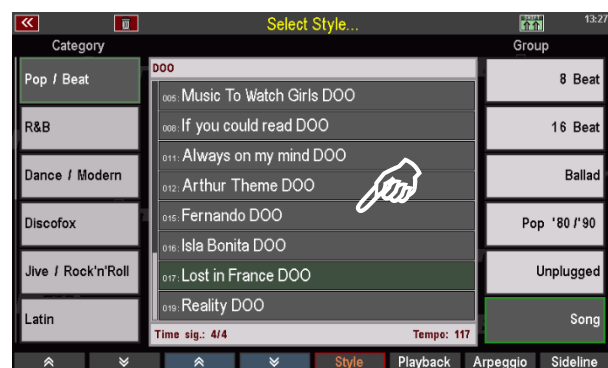

The SONG list on the left now shows the SONGS of the genre "Style Basics", here among others the **doo** SONGS.

SONGS of doo packages can be recognized by the abbreviation **DOO** in the SONG name.

The **doo-STYLE**s occupy the Firm Style Bank 15 (DOO). They are assigned to the corresponding categories and subgroups in the style selection. DOO styles can be recognized in the style selection by the abbreviation "**DOO**" in the style name.