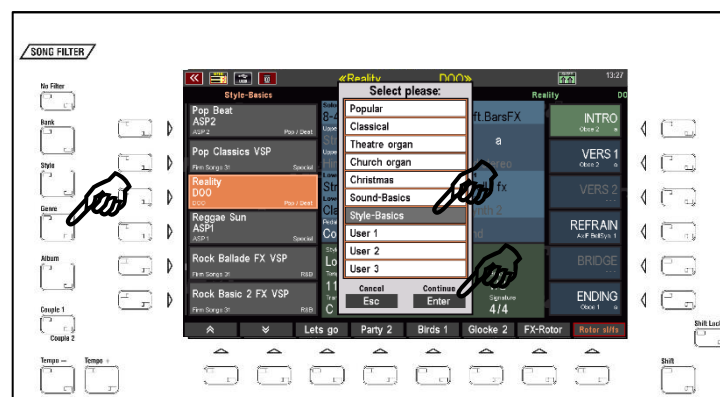

Where can I find the data?

The "70's/80's Pop" SONGS with the sample presets can be found in the **Firm SONG Bank 18 "doo"** (internal SONG Bank No. 34). Call up this bank e.g. via the **SONG filter** button [**Bank**] (press 2x if not already selected) and then scroll to the corresponding bank position.

Confirm with [**Enter**]. The SONG list on the left of the display now shows the **doo** SONGS.

Alternatively, you can select the **STYLE BASICS** genre for the SONG list. All **doo** SONGS are assigned to this genre.

Press the SONG filter button [**Genre**] (press twice if not already selected) and select the "Style Basics" genre from the list.

Confirm with [**Enter**].

The SONG list on the left now shows the SONGS of the genre "Style Basics", here among others the **doo** SONGS.

SONGS of doo packages can be recognized by the abbreviation **DOO** in the SONG name.

The **doo-STYLE**s occupy the Firm Style Bank 15 (DOO). They are assigned to the corresponding categories and subgroups in the style selection. DOO styles can be recognized in the style selection by the abbreviation "**DOO**" in the style name.